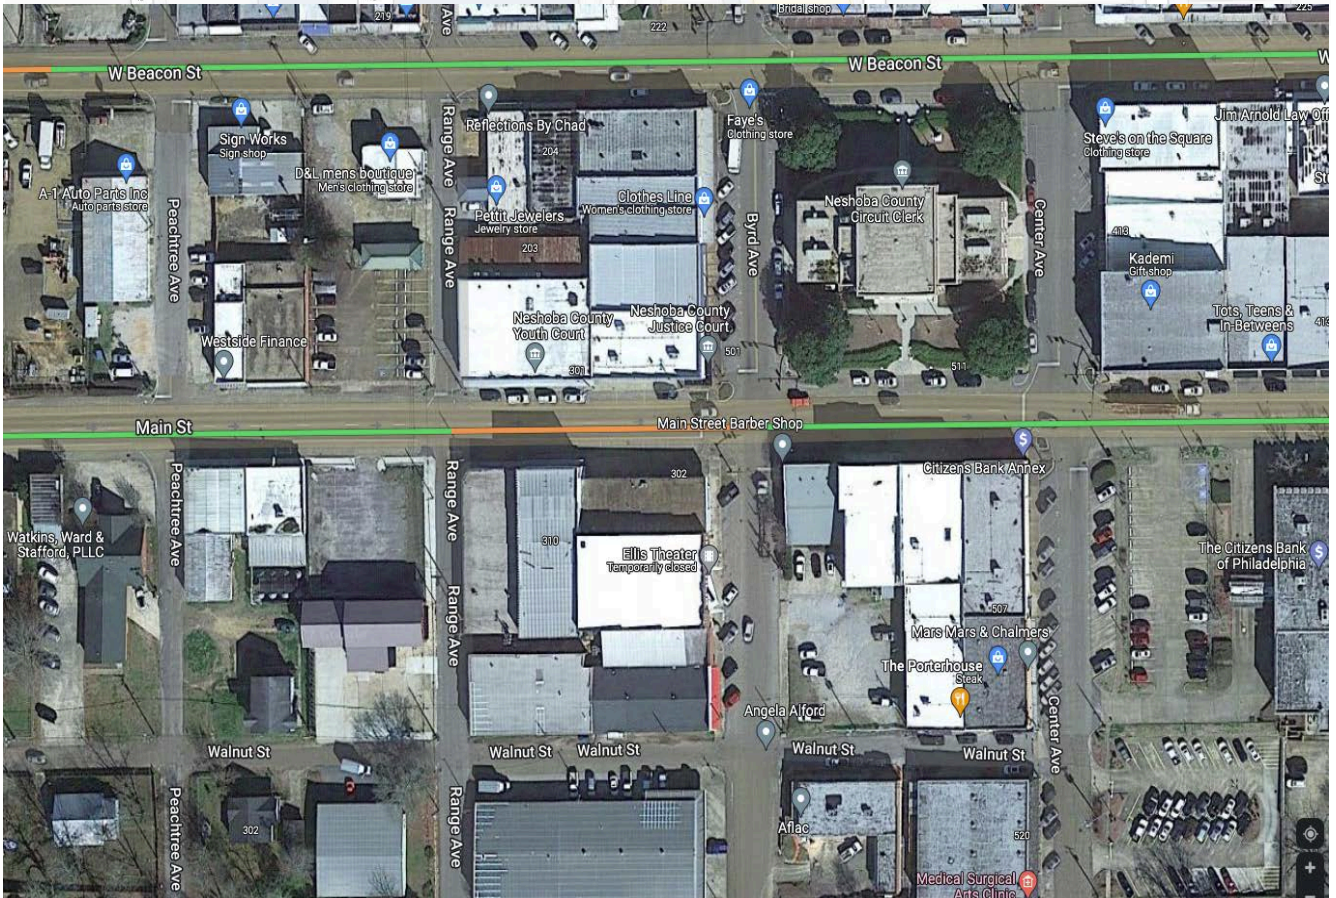

TECHNICAL SPECIFICATIONS

NOVEMBER 28, 2022

MAPS & PARKING:

MARTY STUART'S
CONGRESS
OF
COUNTRY MUSIC
PHILADELPHIA, MISSISSIPPI

ELLIS THEATER TECH & STAGE SPECIFICATIONS:

FOH ACCESS:

- Stairs at downstage L and R of downstage apron.