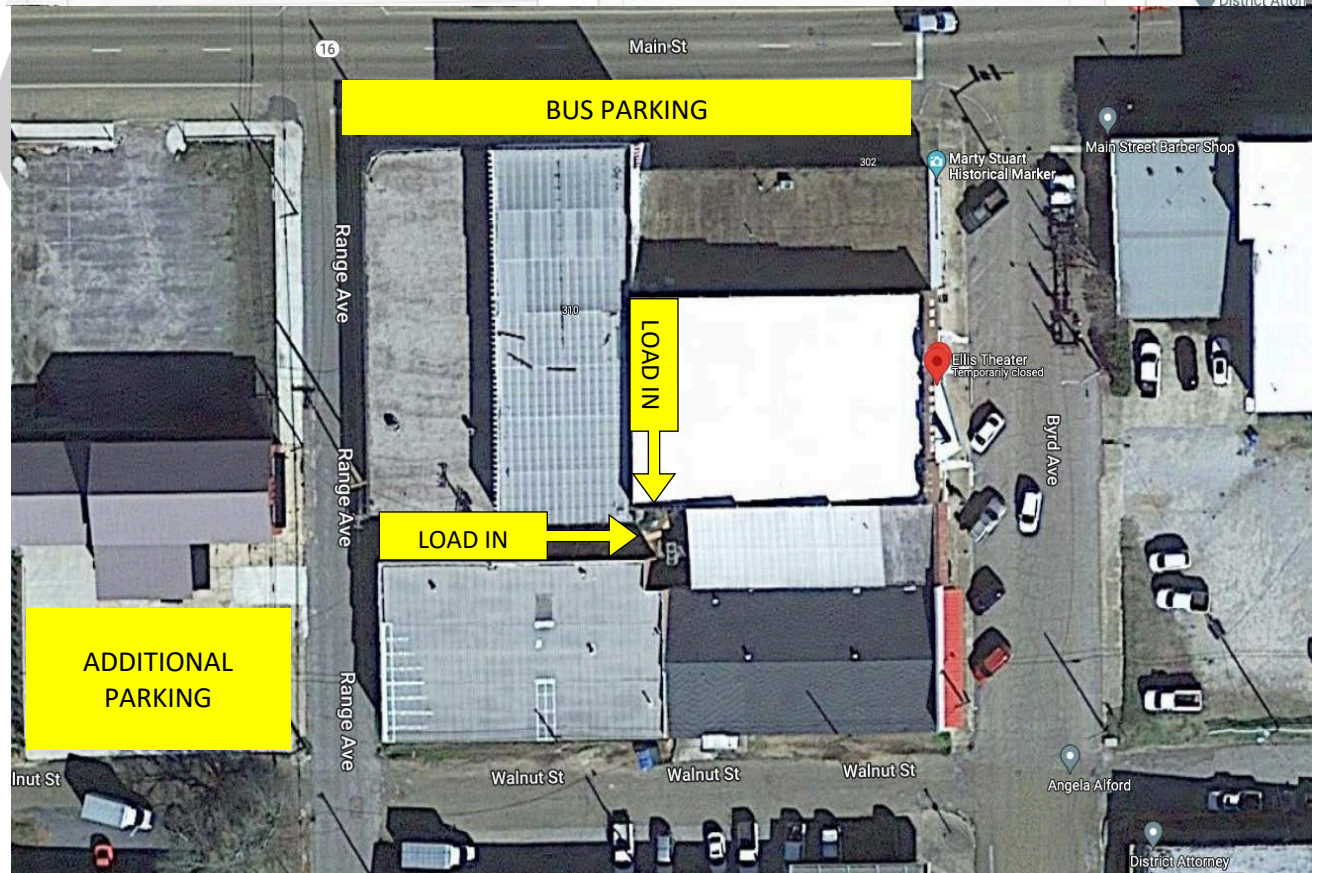

TECHNICAL SPECIFICATIONS

NOVEMBER 28, 2022

MAPS & PARKING:

MARTY STUART'S
CONGRESS
OF
COUNTRY MUSIC
PHILADELPHIA, MISSISSIPPI

ELLIS THEATER TECH & STAGE SPECIFICATIONS:

FOH ACCESS:

- Stairs at downstage L and R of downstage apron.

LOAD-IN DOOR:

- Standard double door from the alley off of Range Rd. This doorway steps directly onto the stage.

STAGE DIMENSIONS:

- Proscenium:.....32' w, 17' 8"h
- Depth:.....27' 7"
- Apron:.....8'
- Wing left:.....12'
- Wing right:.....11'

DRAPERY:

- The Ellis Theater does not have a fly-bay / fly-rail system.
- All scenery and curtains must be dead-hung.
- Downstage main curtain traveler
- 2 legs mid-stage down and mid-stage up on both stage right and stage left
- Upstage Cyc curtain
- Upstage traveler blackout