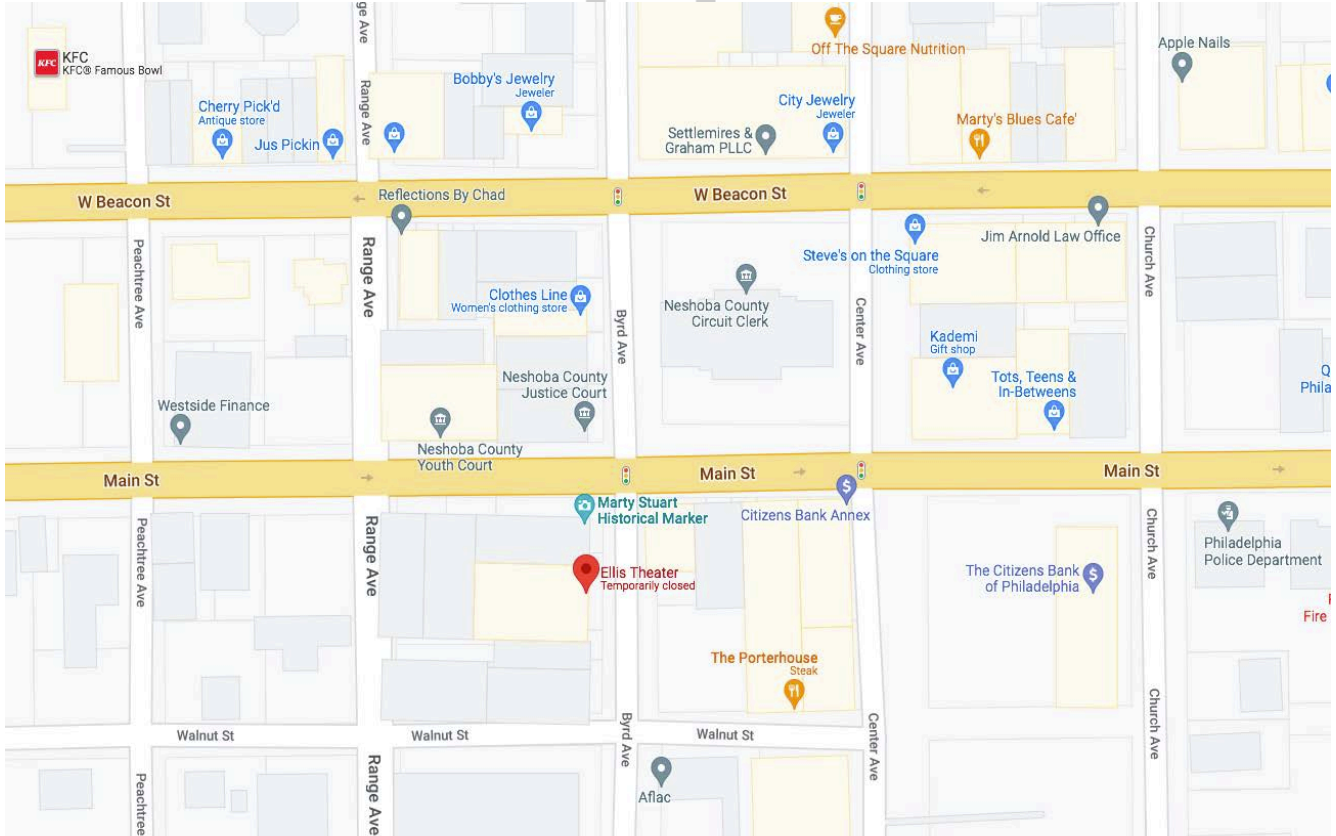

MAPS & PARKING: