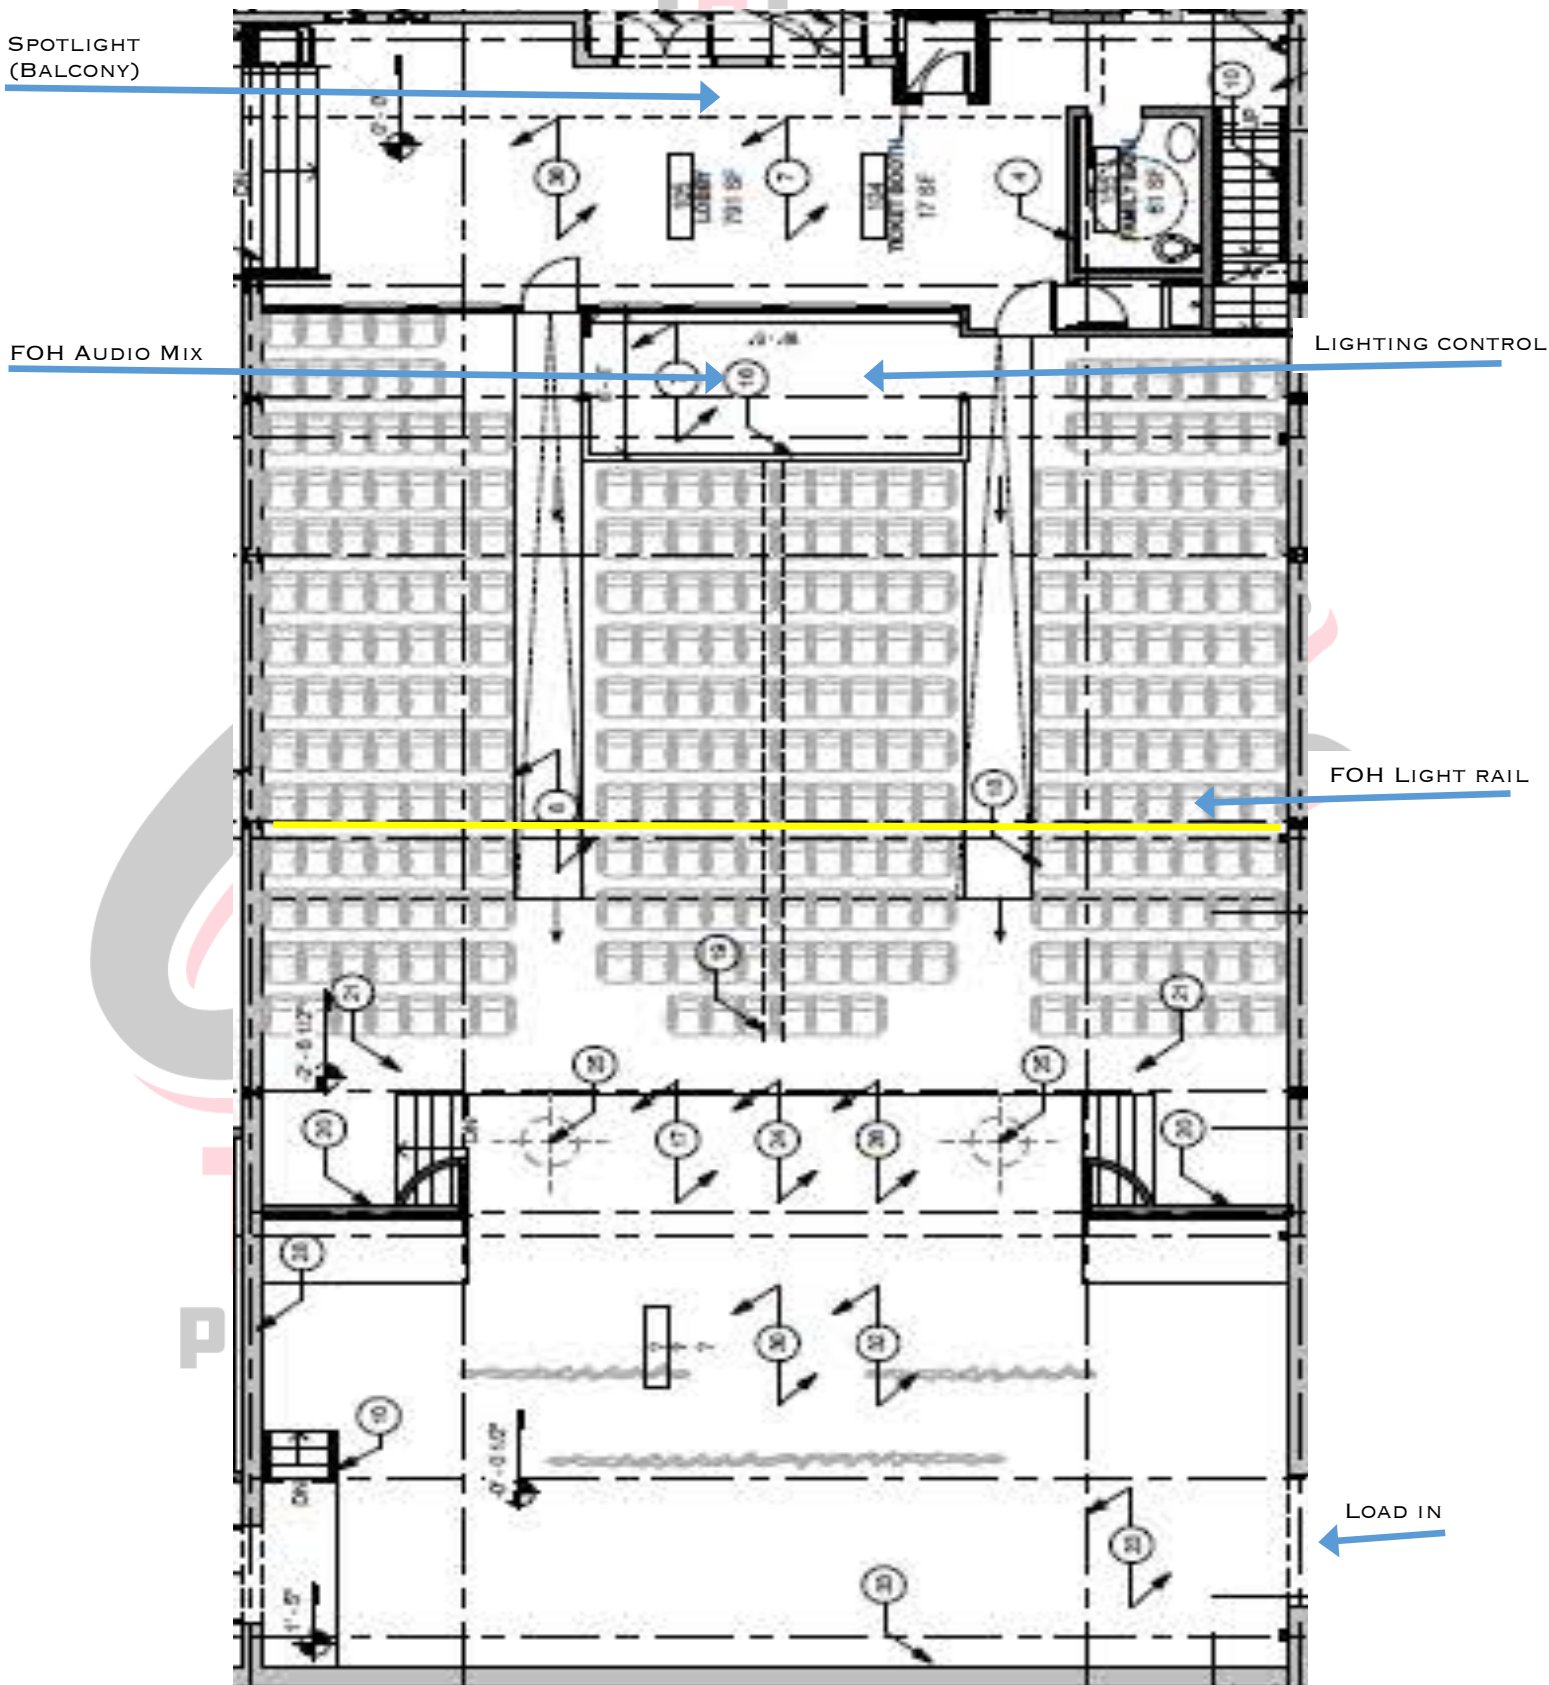

TECHNICAL SPECIFICATIONS

NOVEMBER 28, 2022

MAPS & PARKING:

MARTY STUART'S
CONGRESS
OF
COUNTRY MUSIC
PHILADELPHIA, MISSISSIPPI

ELLIS THEATER TECH & STAGE SPECIFICATIONS:

FOH ACCESS:

- Stairs at downstage L and R of downstage apron.

LOAD-IN DOOR:

- Standard double door from the alley off of Range Rd. This doorway steps directly onto the stage.

STAGE DIMENSIONS:

- Proscenium:.....32' w, 17' 8"h
- Depth:.....27' 7"
- Apron:.....8'
- Wing left:.....12'
- Wing right:.....11'

DRAPERY:

- The Ellis Theater does not have a fly-bay / fly-rail system.
- All scenery and curtains must be dead-hung.
- Downstage main curtain traveler
- 2 legs mid-stage down and mid-stage up on both stage right and stage left
- Upstage Cyc curtain
- Upstage traveler blackout