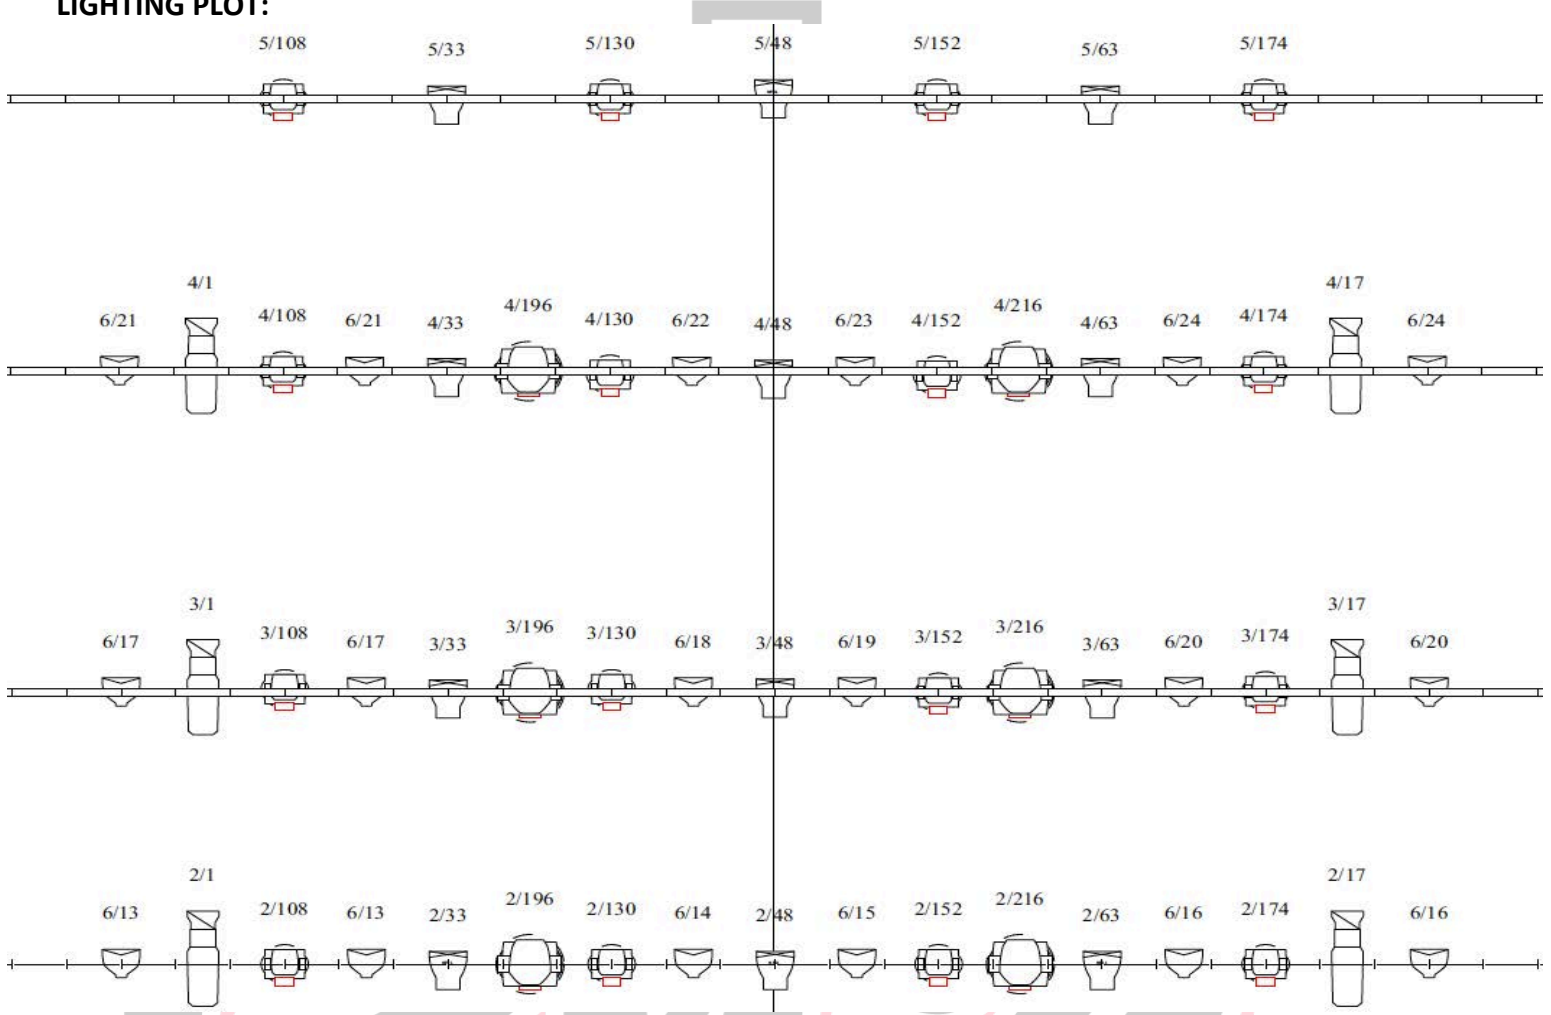

LOAD-IN DOOR:

- Standard double door from the alley off of Range Rd. This doorway steps directly onto the stage.

STAGE DIMENSIONS:

- Proscenium:.....32' w, 17' 8"h
- Depth:.....27' 7"
- Apron:.....8'
- Wing left:.....12'
- Wing right:.....11'

LIGHTING PLOT:

THEATER

LIGHTING PATCH: PAGE 1

CH	ADDRESS	FIXTURE	LABEL
1	6/101	Dimmer	DSR
2	6/102	Dimmer	DSL
3	6/104	Dimmer	DSC
4	6/103	Dimmer	MSL
5	6/105	Dimmer	MSR
6	6/106	Dimmer	MSC
7	6/107	Dimmer	MSC
8	6/108	Dimmer	MDL
9	6/109	Dimmer	MSR
10	6/110	Dimmer	DSC
11	6/111	Dimmer	DSR
12	6/112	Dimmer	DSL
13	6/113	PAR-Can	
14	6/114	PAR-Can	
15	6/115	PAR-Can	
16	6/116	PAR-Can	
17	6/117	PAR-Can	
18	6/118	PAR-Can	
19	6/119	PAR-Can	
20	6/120	PAR-Can	
21	6/121	PAR-Can	
22	6/122	PAR-Can	
23	6/123	PAR-Can	
24	6/124	PAR-Can	
25	1/1-8	S4 LED Lustr+	
26	1/17-24	S4 LED Lustr+	
27	1/33-40	S4 LED Lustr+	
28	1/49-56	S4 LED Lustr+	
29	2/1-8	S4 LED Lustr+	
30	2/17-24	S4 LED Lustr+	
31	3/1-8	S4 LED Lustr+	
32	3/17-24	S4 LED Lustr+	
33	4/1-8	S4 LED Lustr+	
34	4/17-24	S4 LED Lustr+	
35	2/33-40	Desire D40	
36	2/63-70	Desire D40	
37	2/48-55	Desire D40	
38	3/33-40	Desire D40	
39	3/48-55	Desire D40	
40	3/63-70	Desire D40	
41	4/33-40	Desire D40	
42	4/48-55	Desire D40	
43	4/63-70	Desire D40	
44	5/33-40	Desire D40	
45	5/48-55	Desire D40	
46	5/63-70	Desire D40	
51	1/101-129	Maverick Force S Spot 29ch	
52	1/130-158	Maverick Force S Spot 29ch	
53	1/159-187	Maverick Force S Spot 29ch	
54	1/188-216	Maverick Force S Spot 29ch	
55	2/196-214	Rogue R1X Spot 19ch	
56	2/216-234	Rogue R1X Spot 19ch	
57	3/196-214	Rogue R1X Spot 19ch	
58	3/216-234	Rogue R1X Spot 19ch	
59	4/196-214	Rogue R1X Spot 19ch	
60	4/216-234	Rogue R1X Spot 19ch	